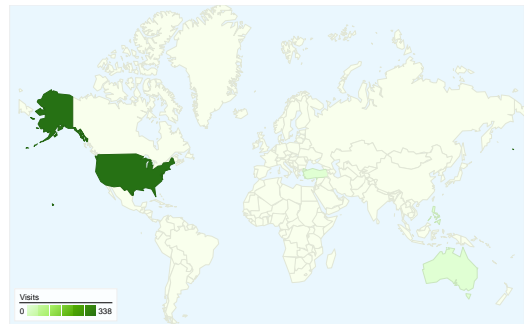

Previous: 00:01:03 (-10.14%)

2.05 Pages/Visit

Previous: 2.01 (1.77%)

70.40% % New Visits

Previous: 65.62% (7.28%)

Visitors Overview

Visitors
295

Map Overlay

295 people visited this site

348 Visits

Previous: 384 (-9.38%)

295 Absolute Unique Visitors

Previous: 311 (-5.14%)

712 Pageviews

Previous: 772 (-7.77%)

2.05 Average Pageviews

Traffic Sources Overview

May 7, 2012 - May 13, 2012

Comparing to: Apr 30, 2012 - May 6, 2012

All traffic sources sent a total of 348 visits

10.34% Direct Traffic

Previous: 9.90% (4.54%)

12.93% Referring Sites

May 7, 2012 - May 13, 2012	8	2.30%
Apr 30, 2012 - May 6, 2012	13	3.39%
% Change	-38.46%	-32.10%

May 7, 2012 - May 13, 2012	4	1.50%
Apr 30, 2012 - May 6, 2012	6	2.03%
% Change	-33.33%	-26.09%

348 visits came from 11 countries/territories