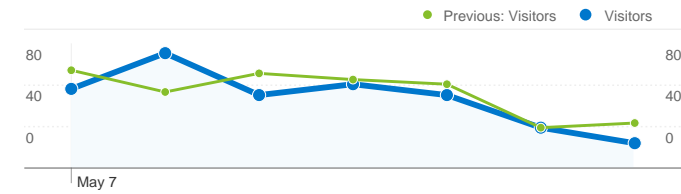

Site Usage

348 Visits

Previous: 384 (-9.38%)

60.92% Bounce Rate

Previous: 60.94% (-0.03%)

712 Pageviews

Previous: 772 (-7.77%)

00:00:57 Avg. Time on Site

Previous: 00:01:03 (-10.14%)

2.05 Pages/Visit

Previous: 2.01 (1.77%)

70.40% % New Visits

Previous: 65.62% (7.28%)

Visitors Overview

Visitors
295

Map Overlay

295 people visited this site

348 Visits

Previous: 384 (-9.38%)

295 Absolute Unique Visitors

Previous: 311 (-5.14%)

712 Pageviews

Previous: 772 (-7.77%)

2.05 Average Pageviews

1 - 10 of 11

Pages on this site were viewed a total of 712 times

712 Pageviews

Previous: 772 (-7.77%)

605 Unique Views

Previous: 668 (-9.43%)

60.92% Bounce Rate

Previous: 60.94% (-0.03%)