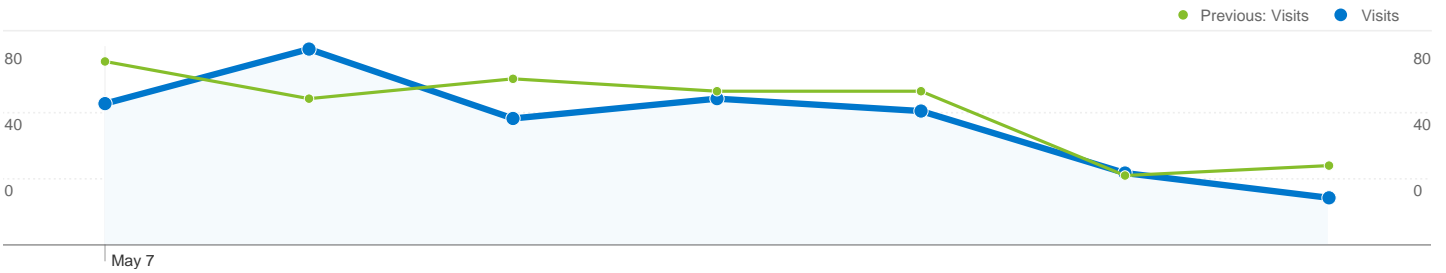

Traffic Sources Overview

May 7, 2012 - May 13, 2012

Comparing to: Apr 30, 2012 - May 6, 2012

All traffic sources sent a total of 348 visits

10.34% Direct Traffic

Previous: 9.90% (4.54%)

12.93% Referring Sites

Previous: 13.02% (-0.69%)

76.72% Search Engines

Previous: 77.08% (-0.47%)

- **Search Engines**
  267.00 (76.72%)
- **Referring Sites**
  45.00 (12.93%)
- **Direct Traffic**
  36.00 (10.34%)

Top Traffic Sources

Sources	Visits	% visits
google (organic)		
May 7, 2012 - May 13, 2012	177	50.86%
Apr 30, 2012 - May 6, 2012	210	54.69%
% Change	-15.71%	-7.00%
bing (organic)		
May 7, 2012 - May 13, 2012	49	14.08%
Apr 30, 2012 - May 6, 2012	48	12.50%
% Change	2.08%	12.64%
(direct) ((none))		
May 7, 2012 - May 13, 2012	36	10.34%
Apr 30, 2012 - May 6, 2012	38	9.90%
% Change	-5.26%	4.54%
yahoo (organic)		
May 7, 2012 - May 13, 2012	29	8.33%
Apr 30, 2012 - May 6, 2012	30	7.81%
% Change	-3.33%	6.67%
gmdsolutions.com (referral)		

Keywords	Visits	% visits
(not provided)		
May 7, 2012 - May 13, 2012	38	14.23%
Apr 30, 2012 - May 6, 2012	37	12.50%
% Change	2.70%	13.86%
howard county iowa		
May 7, 2012 - May 13, 2012	19	7.12%
Apr 30, 2012 - May 6, 2012	27	9.12%
% Change	-29.63%	-21.99%
howard county iowa recorder		
May 7, 2012 - May 13, 2012	7	2.62%
Apr 30, 2012 - May 6, 2012	2	0.68%
% Change	250.00%	288.01%
howard county iowa treasurer		
May 7, 2012 - May 13, 2012	5	1.87%
Apr 30, 2012 - May 6, 2012	6	2.03%
% Change	-16.67%	-7.62%
howard county sheriff