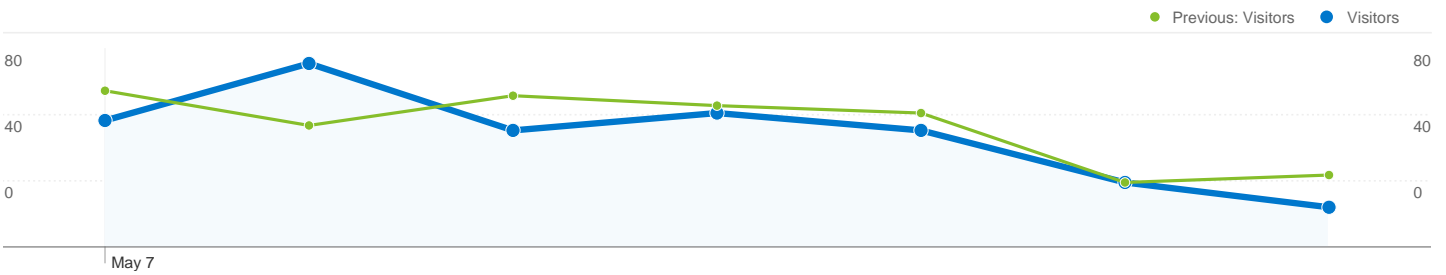

Site Usage

348 Visits

Previous: 384 (-9.38%)

60.92% Bounce Rate

Previous: 60.94% (-0.03%)

712 Pageviews

Previous: 772 (-7.77%)

00:00:57 Avg. Time on Site

Previous: 00:01:03 (-10.14%)

2.05 Pages/Visit

Previous: 2.01 (1.77%)

70.40% % New Visits

Previous: 65.62% (7.28%)

Visitors Overview

Visitors
295

Map Overlay

295 people visited this site

348 Visits

Previous: 384 (-9.38%)

295 Absolute Unique Visitors

Previous: 311 (-5.14%)

712 Pageviews

Previous: 772 (-7.77%)

2.05 Average Pageviews

1 - 10 of 11

Pages on this site were viewed a total of 712 times

712 Pageviews

Previous: 772 (-7.77%)

605 Unique Views

Previous: 668 (-9.43%)

60.92% Bounce Rate

Previous: 60.94% (-0.03%)