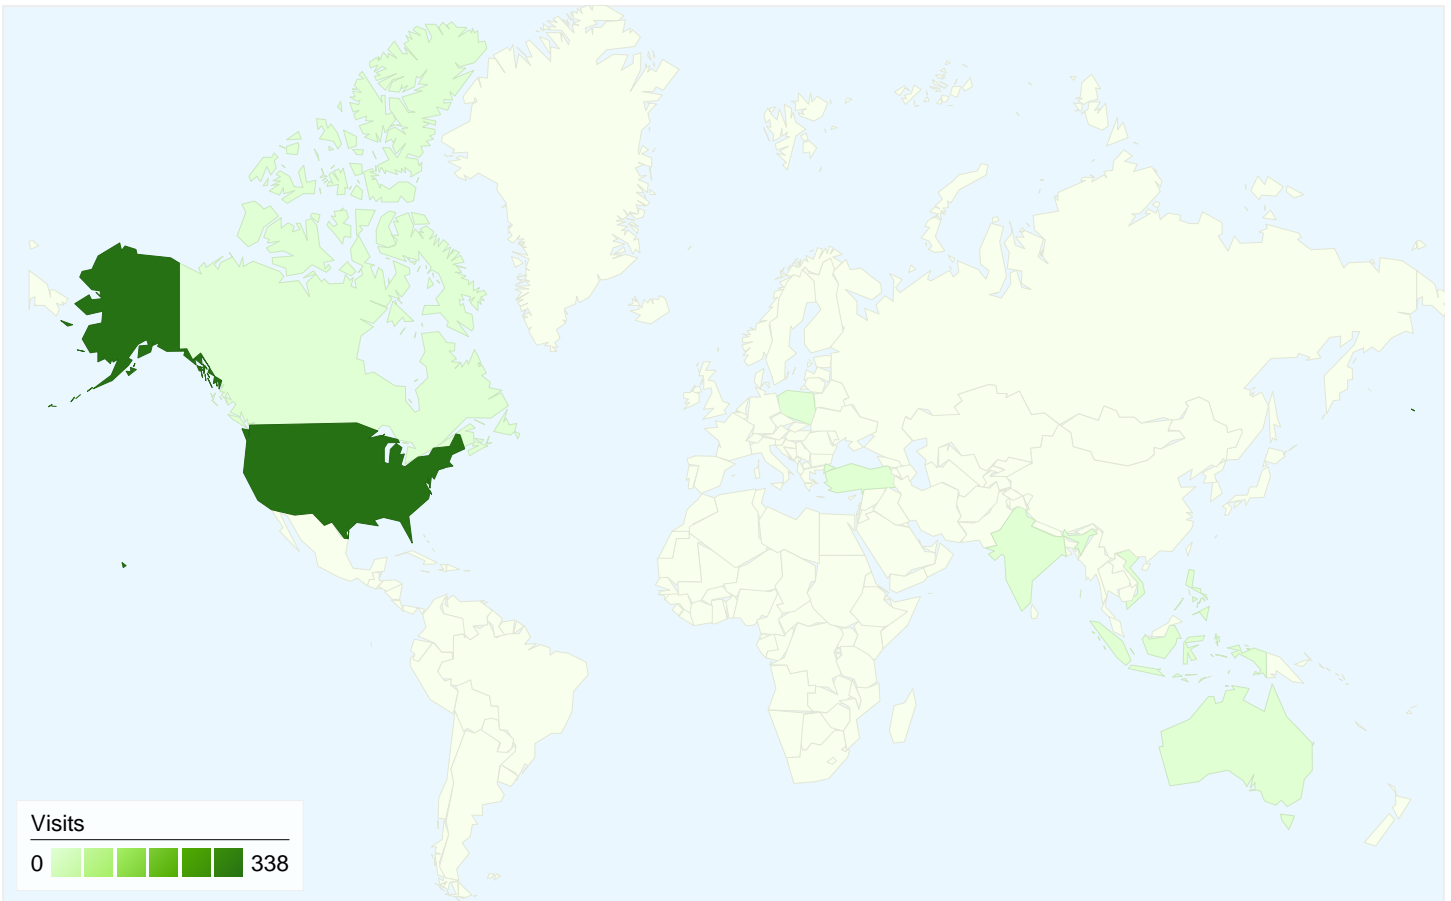

Traffic Sources Overview

May 7, 2012 - May 13, 2012

Comparing to: Apr 30, 2012 - May 6, 2012

All traffic sources sent a total of 348 visits

10.34% Direct Traffic

Previous: 9.90% (4.54%)

12.93% Referring Sites

May 7, 2012 - May 13, 2012	8	2.30%
Apr 30, 2012 - May 6, 2012	13	3.39%
% Change	-38.46%	-32.10%

May 7, 2012 - May 13, 2012	4	1.50%
Apr 30, 2012 - May 6, 2012	6	2.03%
% Change	-33.33%	-26.09%

348 visits came from 11 countries/territories